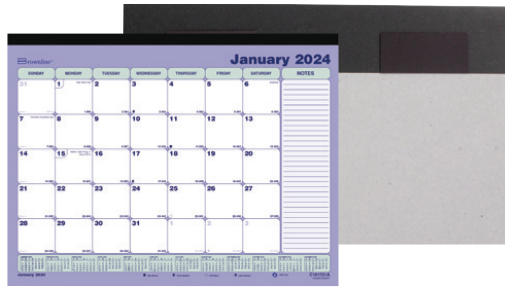

REDC1731
22" x 17"

MONTHLY DESK PAD

- 12-month desk pad, January 2024 to December 2024
- One month on each sheet, one ruled block per day
- Tear-off sheets, bound at top and perforated
- Yearly reference calendar at the bottom of each sheet
- Non-refillable pad with reinforced chipboard backer and a clear vinyl strip to keep pages securely in place
- Punched for hanging

REDC1731V
22" x 17"

DESK CALENDAR REFILL

- Appointment schedule from 7:00 a.m. to 5:30 p.m. in 30-minute intervals
- One day on two pages
- Countdown of days passed and days to come
- Base not included
- Fits in base #17 (sold separately)

REDC2R (refill)
6" x 3-1/2"

MAGNETS ON THE BACK

MONTHLY DESK PADS

- 12-month desk pads, January 2024 to December 2024
- Academic desk pads (REDCA181721 & REDCA181731), 13-months: July 2023 to July 2024
- One month on each sheet, one block per day
- Tear-off sheets, bound at top and perforated
- Notes section and yearly reference calendar on each sheet
- REDC181721 and REDCA181721: 3-hole punched to fit in a binder
- Reinforced chipboard backer and punched for hanging