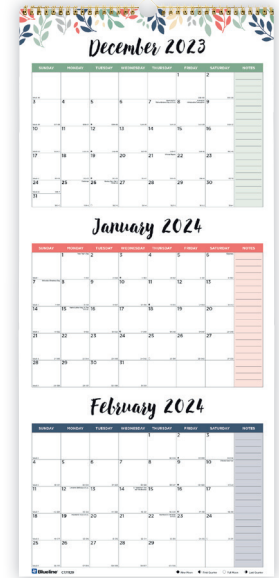

REDC171920 (Tropical)
24" x 36"

CLEAR VINYL HOLDER

MONTHLY DESK PAD

- 12-month desk pad, January 2024 to December 2024
- One month on each sheet, one ruled block per day
- Tear-off sheets, bound at top and perforated
- Yearly reference calendar at the bottom of each sheet
- Non-refillable pad with reinforced chipboard backer
- Punched for hanging

REDC1731
22" x 17"

MONTHLY DESK PAD

- 12-month desk pad, January 2024 to December 2024
- One month on each sheet, one ruled block per day
- Tear-off sheets, bound at top and perforated
- Yearly reference calendar at the bottom of each sheet
- Non-refillable pad with reinforced chipboard backer and a clear vinyl strip to keep pages securely in place
- Punched for hanging

REDC2R (refill)
6" x 3-1/2"

MAGNETS ON THE BACK

MONTHLY DESK PADS

- 12-month desk pads, January 2024 to December 2024
- Academic desk pads (REDCA181721 & REDCA181731), 13-months: July 2023 to July 2024
- One month on each sheet, one block per day
- Tear-off sheets, bound at top and perforated
- Notes section and yearly reference calendar on each sheet
- REDC181721 and REDCA181721: 3-hole punched to fit in a binder
- Reinforced chipboard backer and punched for hanging

MONTHLY DESK PAD WITH MAGNETS

- 12-month desk pad, January 2024 to December 2024
- One month on each sheet, one block per day
- Reinforced chipboard backer
- Tear-off sheets, bound at top and perforated
- Notes section and yearly reference calendar on each sheet
- Adheres to most magnetic surfaces for hanging