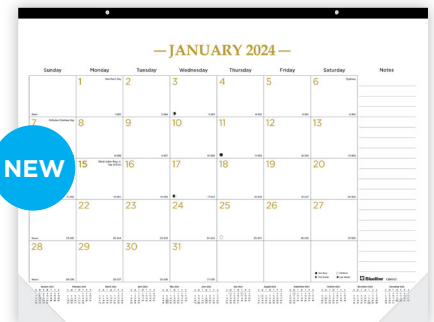

REDC173126
12" x 17"

NEW DESIGN

PASSION MONTHLY DESK PAD

- 12-month desk pad, January 2024 to December 2024
- Beautiful floral design
- One month per sheet with one block per day
- Tear-off sheets, bound at top and perforated
- Punched for hanging
- Notes section and yearly reference calendar on each sheet
- Reinforced chipboard backer and clear vinyl corners

REDC194113
22" x 17"

NEW DESIGN

ABSTRACT FLORAL MONTHLY DESK PAD

- 12-month desk pad, January 2024 to December 2024
- One month per sheet with one block per day
- Tear-off sheets, bound at top and perforated
- Punched for hanging
- Notes section and yearly reference calendar on each sheet
- Reinforced chipboard backer and clear vinyl corners

REDC194128
22" x 17"

NEW

CLASSIC GOLD MONTHLY DESK PAD

- 12-month desk pad, January 2024 to December 2024
- One month per sheet with one block per day
- Tear-off sheets, bound at top and perforated
- Punched for hanging
- Notes section and yearly reference calendar on each sheet
- Reinforced chipboard backer and clear vinyl corners

REDC199003
22" x 17"

ABSTRACT FLORAL MONTHLY WALL CALENDAR

- 12-month calendar, January 2024 to December 2024
- One month per sheet with one block per day
- Past and following months on each sheet
- Reinforced chipboard backer
- Gold twin-wire binding with eyelet to suspend