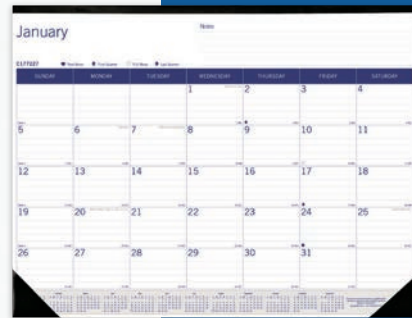

Blue Sky® Baccara Blue Weekly/Monthly Planner
Shown: BLS137261

Blue Sky® Baccara Dark Desk Pad
Shown: BLS110215

Blue Sky® Rue Du Flore Monthly Planner
Shown: BLS101605

Blue Sky® Day Designer Navy Stripe Daily/Monthly Planner
Shown: BLS142098

More ways to plan your days
- find lots of options online

Getting Organized Has

Never Been Easier

Simplifying life
one page at a time.

**Blueline®
DuraGlobe Monthly
Desk Pad Calendar**
Shown: REDC177227

Blueline® Monthly Desk Pad Calendar
Shown: REDC181731

**Brownline® Essential Collection
Weekly Appointment Book
in Columnar Form**
Shown:
REDCB950BLK

**Brownline® Monthly
Desk Pad Calendar**
Shown: REDC1731
(Add'l colors online)

Blueline® Monthly Desk Pad Calendar
Shown: REDC2917311