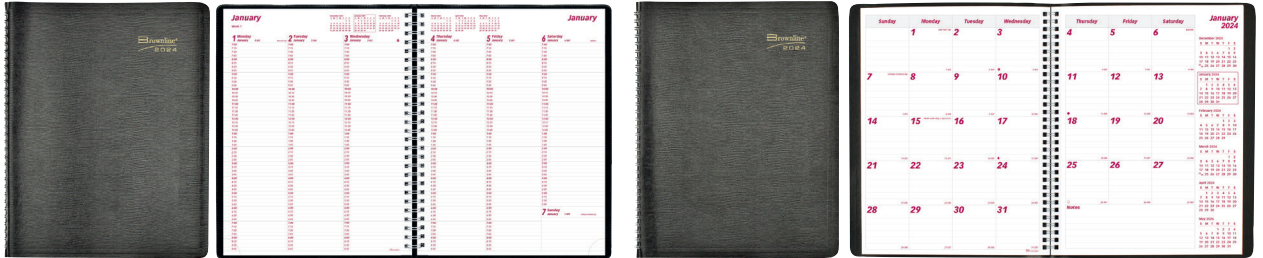

REDC174120A
13" x 12-1/2"

FRIDGEPLANNER MONTHLY MAGNET CALENDAR

- 16-month calendar, September 2023 to December 2024
- Includes a shopping list block, a memo pad block and a to do block with 54 sheets each
- Elastic pen loop with retractable pencil included
- North American holidays
- Reinforced backer
- Punched for hanging

REDC174110A
14" x 13-1/2"

PINK DAISY DAILY/MONTHLY PLANNER ♻️

- Appointment schedule from 7:00 a.m. to 7:30 p.m. in 30-minute intervals
- Monthly planner before each month
- Calendars of past, current, and following 2 months on each spread
- Soft printed cover with twin-wire binding

REDCB634G05 (Pink Daisy)
8" x 5"

Soft Lizard-Like Cover

WEEKLY APPOINTMENT BOOK ♻️

- 12-month planner, January 2024 to December 2024
- Weekday appointment schedule from 7:00 a.m. to 8:45 p.m. in 15-minute intervals
- Saturday appointment schedule from 7:00 a.m. to 5:45 p.m. in 15-minute intervals
- Rules space for Sunday
- Soft lizard-grain cover with twin-wire binding
- Telephone and address section

REDCB950BLK
11" x 8-1/2"

MONTHLY PLANNERS ♻️

- 14-month planners, December 2023 to January 2025
- One month on each spread, one ruled block per day
- Soft lizard-grain cover with twin-wire binding
- Calendars of past, current, and following 4 months on each spread
- Telephone and address section