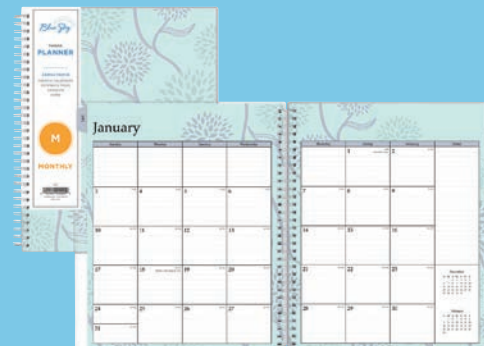

Blue Sky® Life Note-It Leah Weekly/Monthly Notes Planner
Shown: BLS139479

Blue Sky® Enterprise Weekly Appointment Planner
Shown: BLS111289

Blue Sky® Day Designer Peyton Wall Calendar
Shown: BLS103627

Blue Sky® Enterprise Wall Calendar
Shown: BLS117373

Blue Sky® Baccara Blue Weekly/Monthly Planner
Shown: BLS137261

Blue Sky® Baccara Dark Desk Pad
Shown: BLS110215

Blue Sky® Rue Du Flore Monthly Planner
Shown: BLS101605

Blue Sky® Day Designer Navy Stripe Daily/Monthly Planner
Shown: BLS142098