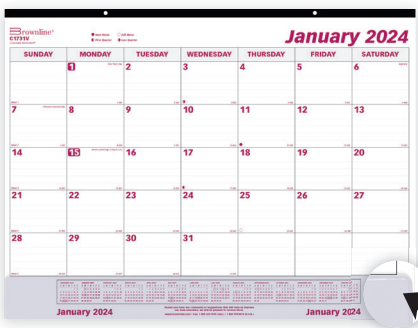

REDC173122
12" x 17"

MONTHLY WALL CALENDARS

- 12-month calendar, January 2024 to December 2024
- One month on each sheet, one ruled block per day
- Yearly reference calendar at the bottom of each sheet
- Reinforced chipboard backer
- Twin-wire binding with eyelet to suspend

- Yearly wall calendar printed on both sides
- Relaxing tropical theme
- Laminated coating for use with erasable markers
- Rolled and individually boxed
- Includes an erasable marker
- Metal support with eyelet to suspend
- 30% post-consumer recycled paper

REDC171920 (Tropical)
24" x 36"

CLEAR VINYL HOLDER

MONTHLY DESK PAD

- 12-month desk pad, January 2024 to December 2024
- One month on each sheet, one ruled block per day
- Tear-off sheets, bound at top and perforated
- Yearly reference calendar at the bottom of each sheet
- Non-refillable pad with reinforced chipboard backer
- Punched for hanging