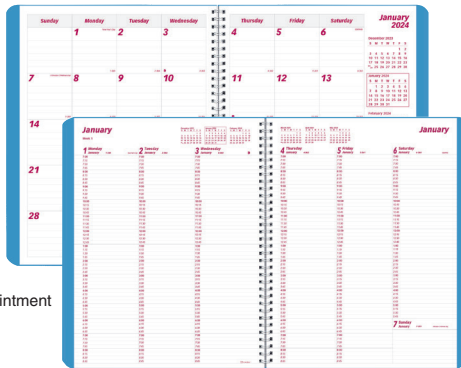

REDC174110A
14" x 13-1/2"

PINK DAISY DAILY/MONTHLY PLANNER ♻️

- Appointment schedule from 7:00 a.m. to 7:30 p.m. in 30-minute intervals
- Monthly planner before each month
- Calendars of past, current, and following 2 months on each spread
- Soft printed cover with twin-wire binding

REDCB634G05 (Pink Daisy)
8" x 5"

Soft Lizard-Like Cover

WEEKLY APPOINTMENT BOOK ♻️

- 12-month planner, January 2024 to December 2024
- Weekday appointment schedule from 7:00 a.m. to 8:45 p.m. in 15-minute intervals
- Saturday appointment schedule from 7:00 a.m. to 5:45 p.m. in 15-minute intervals
- Rules space for Sunday
- Soft lizard-grain cover with twin-wire binding
- Telephone and address section

REDCB950BLK
11" x 8-1/2"

MONTHLY PLANNERS ♻️

- 14-month planners, December 2023 to January 2025
- One month on each spread, one ruled block per day
- Soft lizard-grain cover with twin-wire binding
- Calendars of past, current, and following 4 months on each spread
- Telephone and address section

REDCB1200BLK
8-7/8" x 7-1/8"

REDCB1262BLK
11" x 8-1/2"

Mountain - Blue

Weekly Appointment

Pink Daisy

Monthly Planner

WEEKLY APPOINTMENT BOOKS ♻️

- 12-month planners, January 2024 to December 2024
- Weekday appointment schedule from 7:00 a.m. to 8:45 p.m. in 15-minute intervals
- Saturday appointment schedule from 7:00 a.m. to 5:45 p.m. in 15-minute intervals
- Ruled space for Sunday
- Telephone and address section
- Soft printed cover with twin-wire binding