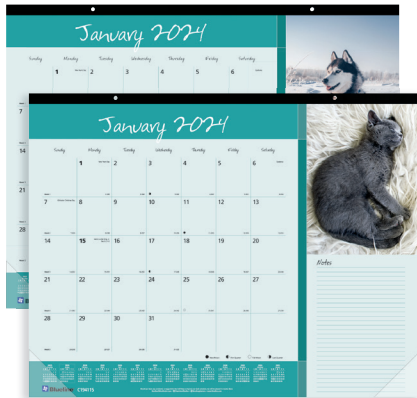

MONTHLY DESK PAD WITH MAGNETS

- 12-month desk pad, January 2024 to December 2024
- One month on each sheet, one block per day
- Reinforced chipboard backer
- Tear-off sheets, bound at top and perforated
- Notes section and yearly reference calendar on each sheet
- Adheres to most magnetic surfaces for hanging

3-MONTH COLORFUL WALL CALENDAR

- 14-month calendar, December 2023 to January 2025
 - Three months on each sheet, one block per day
 - Space for notes
 - Reinforced chipboard backer
 - Gold twin-wire binding with eyelet to suspend
- REDC171129**
12-1/4" x 27"

REDC181721
11" x 8-1/2"

REDCA181721
11" x 8-1/2"

REDC181700
17-3/4" x 10-7/8"

REDC181731
21-1/4" x 16"

REDCA181731
21-1/4" x 16"

REDC181721A
11" x 8-1/2"

CATS & DOGS MONTHLY DESK PADS

- 12-month desk pad, January 2024 to December 2024
- Different image each month
- One month on each sheet, one block per day
- Tear-off sheets, bound at top and perforated
- Punched for hanging
- Notes section and yearly reference calendar on each sheet
- Reinforced chipboard backer and clear vinyl corners

REDC194116 (Dogs)
REDC194115 (Cats)
22" x 17"

DoodlePlan™

DOODLEPLAN MONTHLY DESK PADS

- 12-month desk pad, January 2024 to December 2024
- Different Botanica design every month
- One month on each sheet, one block per day
- Tear-off sheets, bound at top and perforated
- Punched for hanging
- Yearly reference calendar at the bottom of each sheet
- Reinforced chipboard backer with clear vinyl corners