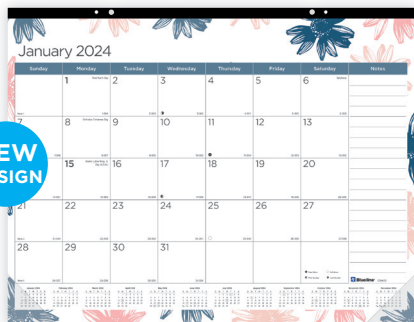

NEW DESIGN

PASSION MONTHLY DESK PAD

- 12-month desk pad, January 2024 to December 2024
- Beautiful floral design
- One month per sheet with one block per day
- Tear-off sheets, bound at top and perforated
- Punched for hanging
- Notes section and yearly reference calendar on each sheet
- Reinforced chipboard backer and clear vinyl corners

REDC194113
22" x 17"