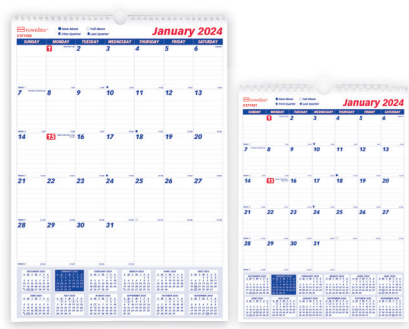

REDC199003
22" x 17"

ABSTRACT FLORAL MONTHLY WALL CALENDAR

- 12-month calendar, January 2024 to December 2024
- One month per sheet with one block per day
- Past and following months on each sheet
- Reinforced chipboard backer
- Gold twin-wire binding with eyelet to suspend

REDC173128
12" x 17"

SUCCULENT WALL CALENDAR

- 12-month calendar, January 2024 to December 2024
- Different image each month
- One month per sheet with one block per day
- Past and following months on each sheet
- Reinforced chipboard backer
- Gold twin-wire binding with eyelet to suspend

REDC173121
12" x 17"

ROMANTIC WALL CALENDAR

- 12-month calendar, January 2024 to December 2024
- Beautiful floral design changes each month
- One month per sheet with one block per day
- Past and following months on each sheet
- Reinforced chipboard backer
- Gold twin-wire binding with eyelet to suspend

REDC173122
12" x 17"

MONTHLY WALL CALENDARS

- 12-month calendar, January 2024 to December 2024
- One month on each sheet, one ruled block per day
- Yearly reference calendar at the bottom of each sheet
- Reinforced chipboard backer
- Twin-wire binding with eyelet to suspend