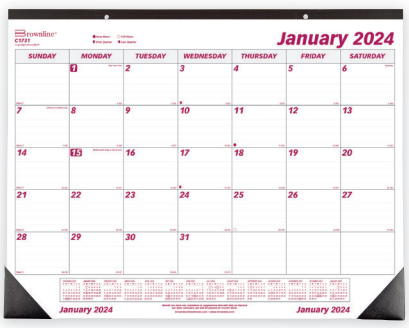

REDC173122
12" x 17"

MONTHLY WALL CALENDARS

- 12-month calendar, January 2024 to December 2024
- One month on each sheet, one ruled block per day
- Yearly reference calendar at the bottom of each sheet
- Reinforced chipboard backer
- Twin-wire binding with eyelet to suspend

- Yearly wall calendar printed on both sides
- Relaxing tropical theme
- Laminated coating for use with erasable markers
- Rolled and individually boxed
- Includes an erasable marker
- Metal support with eyelet to suspend
- 30% post-consumer recycled paper

REDC171920 (Tropical)
24" x 36"

CLEAR VINYL HOLDER

MONTHLY DESK PAD

- 12-month desk pad, January 2024 to December 2024
- One month on each sheet, one ruled block per day
- Tear-off sheets, bound at top and perforated
- Yearly reference calendar at the bottom of each sheet
- Non-refillable pad with reinforced chipboard backer
- Punched for hanging