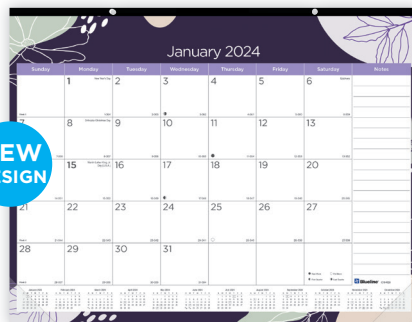

REDC193105
22" x 17"

STARTS IN JULY 2023

WATERCOLOR MONTHLY DESK PAD

- 18-month desk pad, July 2023 to December 2024
- One month per sheet, one ruled block per day
- Tear-off sheets, bound at top and perforated
- Punched for hanging
- Notes section and yearly reference calendar on each sheet
- Reinforced chipboard backer

REDCA1716BD
22" x 17"

WATERCOLOR MONTHLY WALL CALENDAR

- 12-month calendar, January 2024 to December 2024
- One month per sheet with one block per day
- Past and following months on each sheet
- Reinforced chipboard backer
- Twin-wire binding with eyelet to suspend

REDC173126
12" x 17"

NEW DESIGN

PASSION MONTHLY DESK PAD

- 12-month desk pad, January 2024 to December 2024
- Beautiful floral design
- One month per sheet with one block per day
- Tear-off sheets, bound at top and perforated
- Punched for hanging
- Notes section and yearly reference calendar on each sheet
- Reinforced chipboard backer and clear vinyl corners

REDC194113
22" x 17"

NEW DESIGN

ABSTRACT FLORAL MONTHLY DESK PAD

- 12-month desk pad, January 2024 to December 2024
- One month per sheet with one block per day
- Tear-off sheets, bound at top and perforated
- Punched for hanging
- Notes section and yearly reference calendar on each sheet
- Reinforced chipboard backer and clear vinyl corners