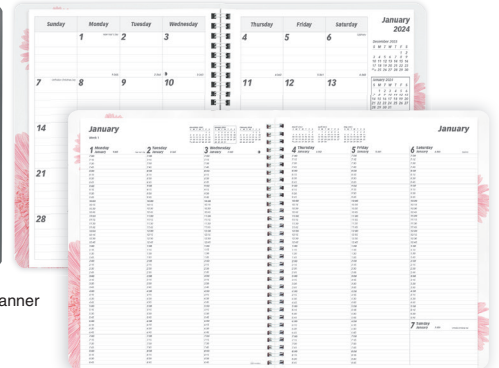

REDCB634G05 (Pink Daisy)
8" x 5"

Soft Lizard-Like Cover

WEEKLY APPOINTMENT BOOK ♻️

- 12-month planner, January 2024 to December 2024
- Weekday appointment schedule from 7:00 a.m. to 8:45 p.m. in 15-minute intervals
- Saturday appointment schedule from 7:00 a.m. to 5:45 p.m. in 15-minute intervals
- Rules space for Sunday
- Soft lizard-grain cover with twin-wire binding
- Telephone and address section

REDCB950BLK
11" x 8-1/2"

MONTHLY PLANNERS ♻️

- 14-month planners, December 2023 to January 2025
- One month on each spread, one ruled block per day
- Soft lizard-grain cover with twin-wire binding
- Calendars of past, current, and following 4 months on each spread
- Telephone and address section

REDCB1200BLK
8-7/8" x 7-1/8"

REDCB1262BLK
11" x 8-1/2"

Mountain - Blue

Weekly Appointment

Pink Daisy

Monthly Planner

WEEKLY APPOINTMENT BOOKS ♻️

- 12-month planners, January 2024 to December 2024
- Weekday appointment schedule from 7:00 a.m. to 8:45 p.m. in 15-minute intervals
- Saturday appointment schedule from 7:00 a.m. to 5:45 p.m. in 15-minute intervals
- Ruled space for Sunday
- Telephone and address section
- Soft printed cover with twin-wire binding

REDCB950G04 (Mountain - Blue)
REDCB950G05 (Pink Daisy) 11" x 8-1/2"

MONTHLY PLANNERS ♻️

- 14-month planners, December 2023 to January 2025
- One month on each spread, one ruled block per day
- Past, current and following 4 months on each spread
- Telephone and address section
- Soft printed cover with twin-wire binding