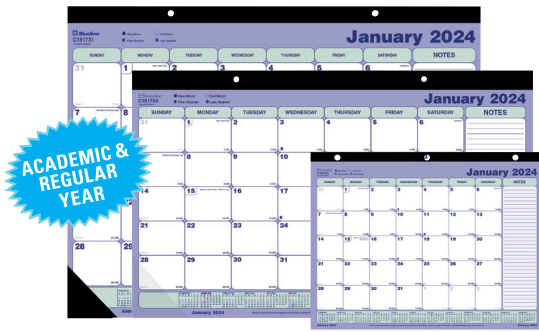

MAGNETS ON THE BACK

MONTHLY DESK PADS

- 12-month desk pads, January 2024 to December 2024
- Academic desk pads (REDCA181721 & REDCA181731), 13-months: July 2023 to July 2024
- One month on each sheet, one block per day
- Tear-off sheets, bound at top and perforated
- Notes section and yearly reference calendar on each sheet
- REDC181721 and REDCA181721: 3-hole punched to fit in a binder
- Reinforced chipboard backer and punched for hanging

MONTHLY DESK PAD WITH MAGNETS

- 12-month desk pad, January 2024 to December 2024
- One month on each sheet, one block per day
- Reinforced chipboard backer
- Tear-off sheets, bound at top and perforated
- Notes section and yearly reference calendar on each sheet
- Adheres to most magnetic surfaces for hanging

3-MONTH COLORFUL WALL CALENDAR

- 14-month calendar, December 2023 to January 2025
  - Three months on each sheet, one block per day
  - Space for notes
  - Reinforced chipboard backer
  - Gold twin-wire binding with eyelet to suspend
2. **REDC171129**
   12-1/4" x 27"

REDC181721
11" x 8-1/2"

REDCA181721
11" x 8-1/2"

REDC181700
17-3/4" x 10-7/8"

REDC181731
21-1/4" x 16"

REDCA181731
21-1/4" x 16"

REDC181721A
11" x 8-1/2"

CATS & DOGS MONTHLY DESK PADS

- 12-month desk pad, January 2024 to December 2024
- Different image each month
- One month on each sheet, one block per day
- Tear-off sheets, bound at top and perforated
- Punched for hanging
- Notes section and yearly reference calendar on each sheet
- Reinforced chipboard backer and clear vinyl corners

REDC194116 (Dogs)
REDC194115 (Cats)
22" x 17"

DoodlePlan™

DOODLEPLAN MONTHLY DESK PADS