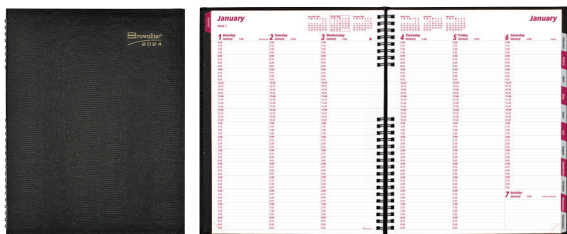

WEEKLY APPOINTMENT BOOK

- Weekday appointment schedule from 7:00 a.m. to 8:45 p.m. in 15-minute intervals
- Saturday appointment schedule from 7:00 a.m. to 5:45 p.m. in 15-minute intervals
- Ruled space for Sunday
- Includes a storage pocket and self-adhesive monthly tabs
- Telephone and address section
- Twin-wire binding with lizard-grain hard cover

REDCB950CBLK
11" x 8-1/2"