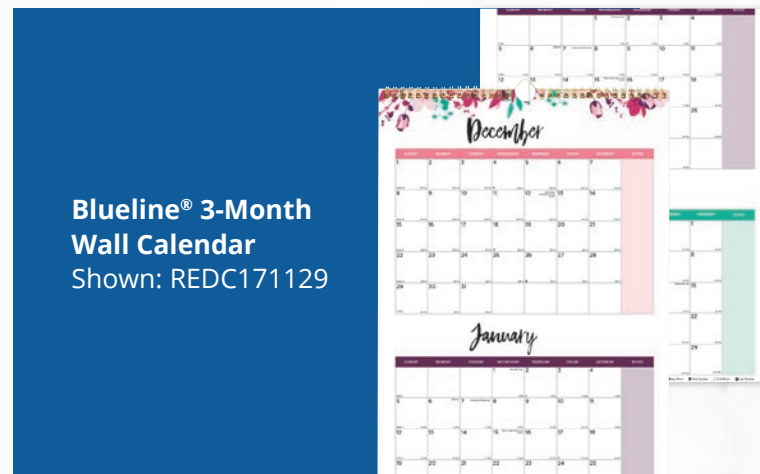

Blue Sky® Life Note-It Leah Weekly/Monthly Notes Planner
Shown: BLS139479

Blue Sky® Enterprise Weekly Appointment Planner
Shown: BLS111289

Blue Sky® Day Designer Peyton Wall Calendar
Shown: BLS103627

Blue Sky® Enterprise Wall Calendar
Shown: BLS117373

Blue Sky® Baccara Blue Weekly/Monthly Planner
Shown: BLS137261

Blue Sky® Baccara Dark Desk Pad
Shown: BLS110215

Blue Sky® Rue Du Flore Monthly Planner
Shown: BLS101605

Blue Sky® Day Designer Navy Stripe Daily/Monthly Planner
Shown: BLS142098

More ways to plan your days
- find lots of options online

Getting Organized Has

Never Been Easier

Simplifying life
one page at a time.

**Blueline®
DuraGlobe Monthly
Desk Pad Calendar**
Shown: REDC177227

Blueline® Monthly Desk Pad Calendar
Shown: REDC181731

**Brownline® Essential Collection
Weekly Appointment Book
in Columnar Form**
Shown:
REDCB950BLK

**Brownline® Monthly
Desk Pad Calendar**
Shown: REDC1731
(Add'l colors online)

Blueline® Monthly Desk Pad Calendar
Shown: REDC2917311