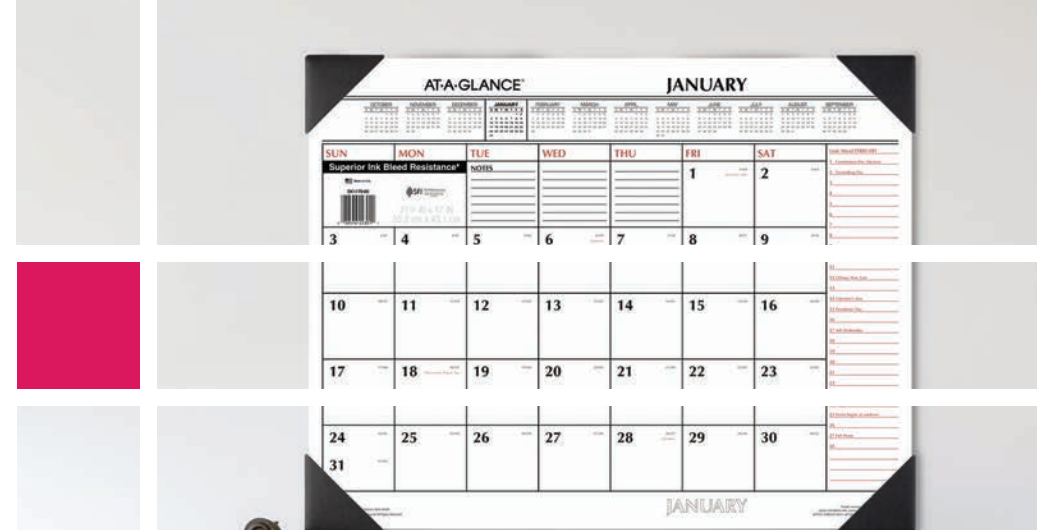

Plan Your Year 2024

**TIME MANAGEMENT
TOOLS FOR YOUR EVERY NEED**

PLANNERS • APPOINTMENT BOOKS
DESK PADS • WALL CALENDARS

Plan for a great year - **contact us** for all you need to manage your time and tasks.

Shop the Cover - Find These and More Online
 Listed in order from front right to back left:
 AAGSK117000, AAG70260G60, AAG7026050,
 AAGPM32628, AAGYP90520

take on
24h

With Our Planners,
 Calendars and
 Appointment Books