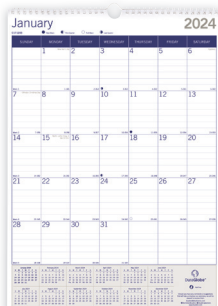

REDCB950BLK
11" x 8-1/2"

MONTHLY PLANNERS ♻️

- 14-month planners, December 2023 to January 2025
- One month on each spread, one ruled block per day
- Soft lizard-grain cover with twin-wire binding
- Calendars of past, current, and following 4 months on each spread
- Telephone and address section

REDCB1200BLK
8-7/8" x 7-1/8"

REDCB1262BLK
11" x 8-1/2"

Mountain - Blue

Weekly Appointment

Pink Daisy

Monthly Planner

WEEKLY APPOINTMENT BOOKS ♻️

- 12-month planners, January 2024 to December 2024
- Weekday appointment schedule from 7:00 a.m. to 8:45 p.m. in 15-minute intervals
- Saturday appointment schedule from 7:00 a.m. to 5:45 p.m. in 15-minute intervals
- Ruled space for Sunday
- Telephone and address section
- Soft printed cover with twin-wire binding

REDCB950G04 (Mountain - Blue)
REDCB950G05 (Pink Daisy) 11" x 8-1/2"

MONTHLY PLANNERS ♻️

- 14-month planners, December 2023 to January 2025
- One month on each spread, one ruled block per day
- Past, current and following 4 months on each spread
- Telephone and address section
- Soft printed cover with twin-wire binding

REDCB1200G05 (Pink Daisy)
8-7/8" x 7-1/8"

REDCB1262G04 (Mountain - Blue)
11" x 8-1/2"

MONTHLY WALL CALENDAR ♻️

- 12-month calendar, January 2024 to December 2024
- One month on each sheet, one ruled block per day
- Yearly reference calendar at the bottom of each sheet
- Reinforced chipboard backer
- Twin-wire binding with eyelet to suspend